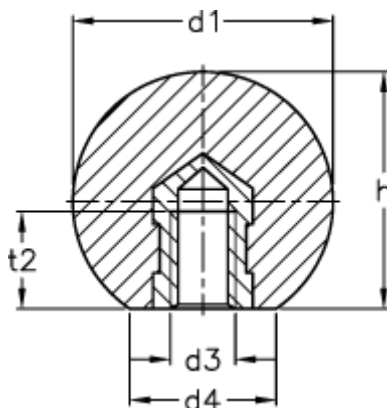

Article number: 20129442RT

Description: E+G Ball knob DIN 319-KU-32-M8-E-RT

Measures

d1	= 32
d3	= M8
d4 approx.	= 18
h	= 29.0
t2 min.	= 12.0